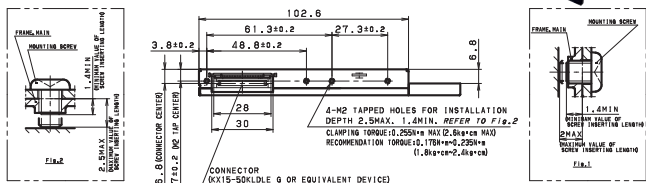

TEAC CORPORATION Data Storage Products Division

TEAC CORPORATION (<http://www.teac.co.jp>) 3-7-3 Naka-cho, Musashino, Tokyo 180-8550 Japan Phone: 81-42-252-5041 Fax: 81-42-255-2554

TEAC AMERICA, INC. (<http://www.teac.com>) 7733 Telegraph Road, Montebello, California 90640, U.S.A. Phone: 1-323-726-0303 Fax: 1-323-727-7656

TEAC EUROPE GmbH. (<http://www.teac.de>) Bahnstrasse 12, 65205 Wiesbaden-Erbenheim, Germany Phone: 49-611-71580 Fax: 49-611-7158-392

TEAC SSE LTD. Unit 19&20, The Courtyards Hatters Lane Watford Hertfordshire WD18 8TE, U.K. Phone: 44-8451-302515 Fax: 44-1923-236290

TAIWAN TEAC CORPORATION (Taipei Office) (<http://www.teac.com.tw>) 3F No.45, Sec.1 Min Chuan E. Road, 104 Taipei Taiwan R.O.C. Phone: 886-2-2597-8608 Fax: 886-2-2597-8591

TEAC ELECTRONICS (M) SDN BHD (<http://www.teac.com.my>) Lot 22, Batu Berendam Ftz III, Batu Berendam, 75350 Melaka, Malaysia. Phone: 60-6-2843402 Fax: 60-6-2843471

TEAC SHANGHAI LTD. (<http://www.teacchina.com.cn>) Rm2505-2506, Tower A, City Center of Shanghai 100 Zun Yi road, China 200051 Phone: 86-21-6237-2838 Fax: 86-21-6237-2732

© Copyright TEAC CORPORATION 2006

PRINTED IN JAPAN 1106 PDF , DS-202B