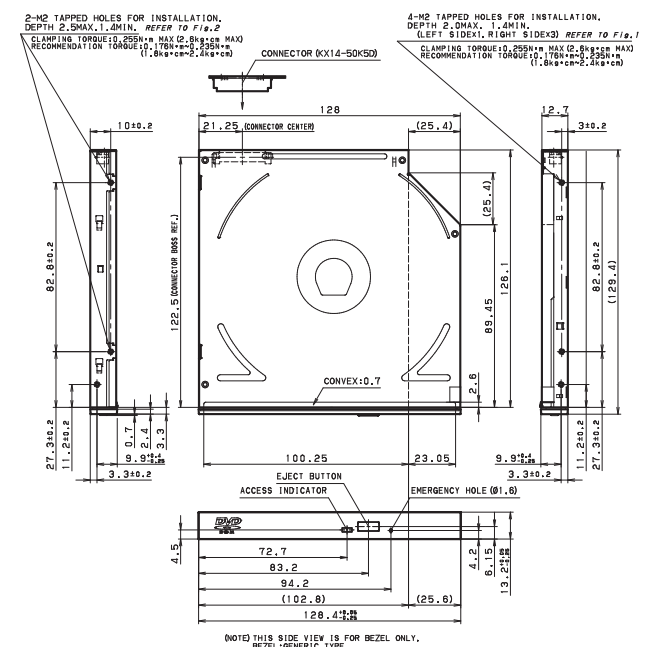

TEAC CORPORATION Data Storage Products Division

TEAC CORPORATION (<http://www.teac.co.jp>) 3-7-3 Naka-cho, Musashino, Tokyo 180-8550 Japan Phone: 81-42-252-5041 Fax: 81-42-255-2554

TEAC AMERICA, INC. (<http://www.teac.com>) 7733 Telegraph Road, Montebello, California 90640, U.S.A. Phone: 1-323-726-0303 Fax: 1-323-727-7656

TEAC EUROPE GmbH. (<http://www.teac.de>) Bahnstrasse 12, 65205 Wiesbaden-Erbenheim, Germany Phone: 49-611-71580 Fax: 49-611-7158-392

TEAC SSE LTD. Unit 19&20, The Courtyards Hatters Lane Watford Hertfordshire WD18 8TE, U.K. Phone: 44-8451-302515 Fax: 44-1923-236290

TAIWAN TEAC CORPORATION (Taipei Office) (<http://www.teac.com.tw>) 3F No.45, Sec.1 Min Chuan E. Road, 104 Taipei Taiwan R.O.C. Phone: 886-2-2597-8608 Fax: 886-2-2597-8591

TEAC ELECTRONICS (M) SDN BHD (<http://www.teac.com.my>) Lot 22, Batu Berendam Ftz III, Batu Berendam, 75350 Melaka, Malaysia. Phone: 60-6-2843402 Fax: 60-6-2843471

TEAC SHANGHAI LTD. (<http://www.teacchina.com.cn>) Rm2505-2506, Tower A, City Center of Shanghai 100 Zun Yi road, China 200051 Phone: 86-21-6237-2838 Fax: 86-21-6237-2732

© Copyright TEAC CORPORATION 2006

PRINTED IN JAPAN 1106 PDF , DS-202B